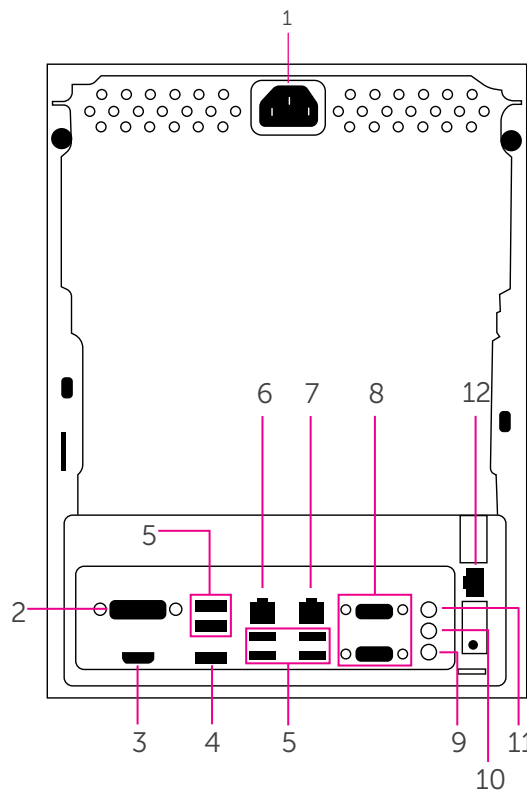

Front Without Cover

- 1 Power Button
- 2 Power Indicator
- 3 HDD Activity Monitor
- 4 Fan Indicator
- 5 Reset Button
- 6 USB 2.0

Back

- 1 IEC Power Inlet
- 2 DVI-D Port
- 3 HDMI Port
- 4 Display Port
- 5 USB 3.0
- 6 RJ45 Port (Ethernet Jack)
Primary LAN Network*
- 7 RJ45 Port (DO NOT
USE THIS PORT)
- 8 Serial Port
- 9 Microphone Jack
- 10 Audio Output
- 11 Audio Input
- 12 RJ45 Port (Ethernet Jack)
Camera LAN Network**

* The default IP address of this port is: 192.168.1.110
 ** The default IP address of this port is: 192.168.2.110