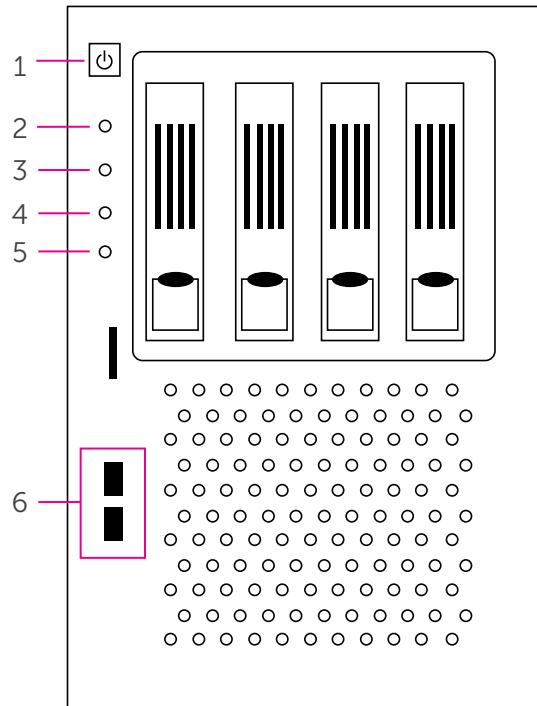

Front Without Cover

- 1 Power Button
- 2 Power Indicator
- 3 HDD Activity Monitor
- 4 Fan Indicator
- 5 Reset Button
- 6 USB 2.0

Back

- 1 IEC Power Inlet
- 2 DVI-D Port
- 3 HDMI Port
- 4 Display Port
- 5 USB 3.0
- 6 RJ45 Port (Ethernet Jack)
Primary LAN Network*
- 7 RJ45 Port (DO NOT
USE THIS PORT)
- 8 Serial Port
- 9 Microphone Jack
- 10 Audio Output
- 11 Audio Input
- 12 RJ45 Port (Ethernet Jack)
Camera LAN Network**

* The default IP address of this port is: 192.168.1.110
 ** The default IP address of this port is: 192.168.2.110