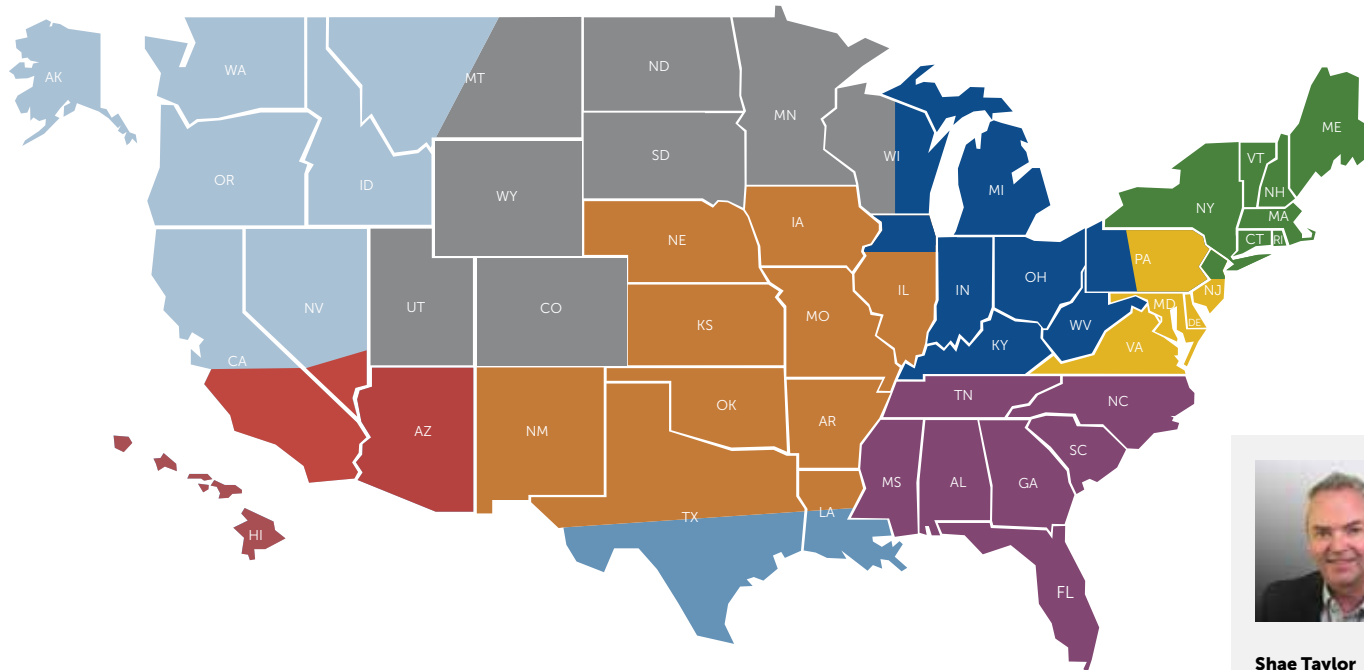

Northwest
Regional Manager
845-732-7947
vbiberston@onssi.com

Southwest
Regional Manager
845-732-7949
ebolanos@onssi.com

South Central
Regional Manager
845-732-7932
cmartinez@onssi.com

Southern Texas & Southern
Louisiana Regional Manager
845-732-7942
cbaty@onssi.com

Southeast
Regional Manager
845-732-7948
tbrand@onssi.com

Ohio Valley, N. IL & E. WI
Regional Manager
845-732-7934
elavalley@onssi.com

National Account
Manager
845-732-7931
dbarber@onssi.com

Northeast
Regional Manager
845-732-7933
mmaloney@onssi.com

National Sales Manager
845-732-7937
dhavlin@onssi.com

Sales Engineering Mgr
845-732-7935
dberg@onssi.com

Shae Taylor

Field Sales Engineer
845-732-7940
staylor@onssi.com

Field Sales Engineer
845-732-7938
bdorland@onssi.com